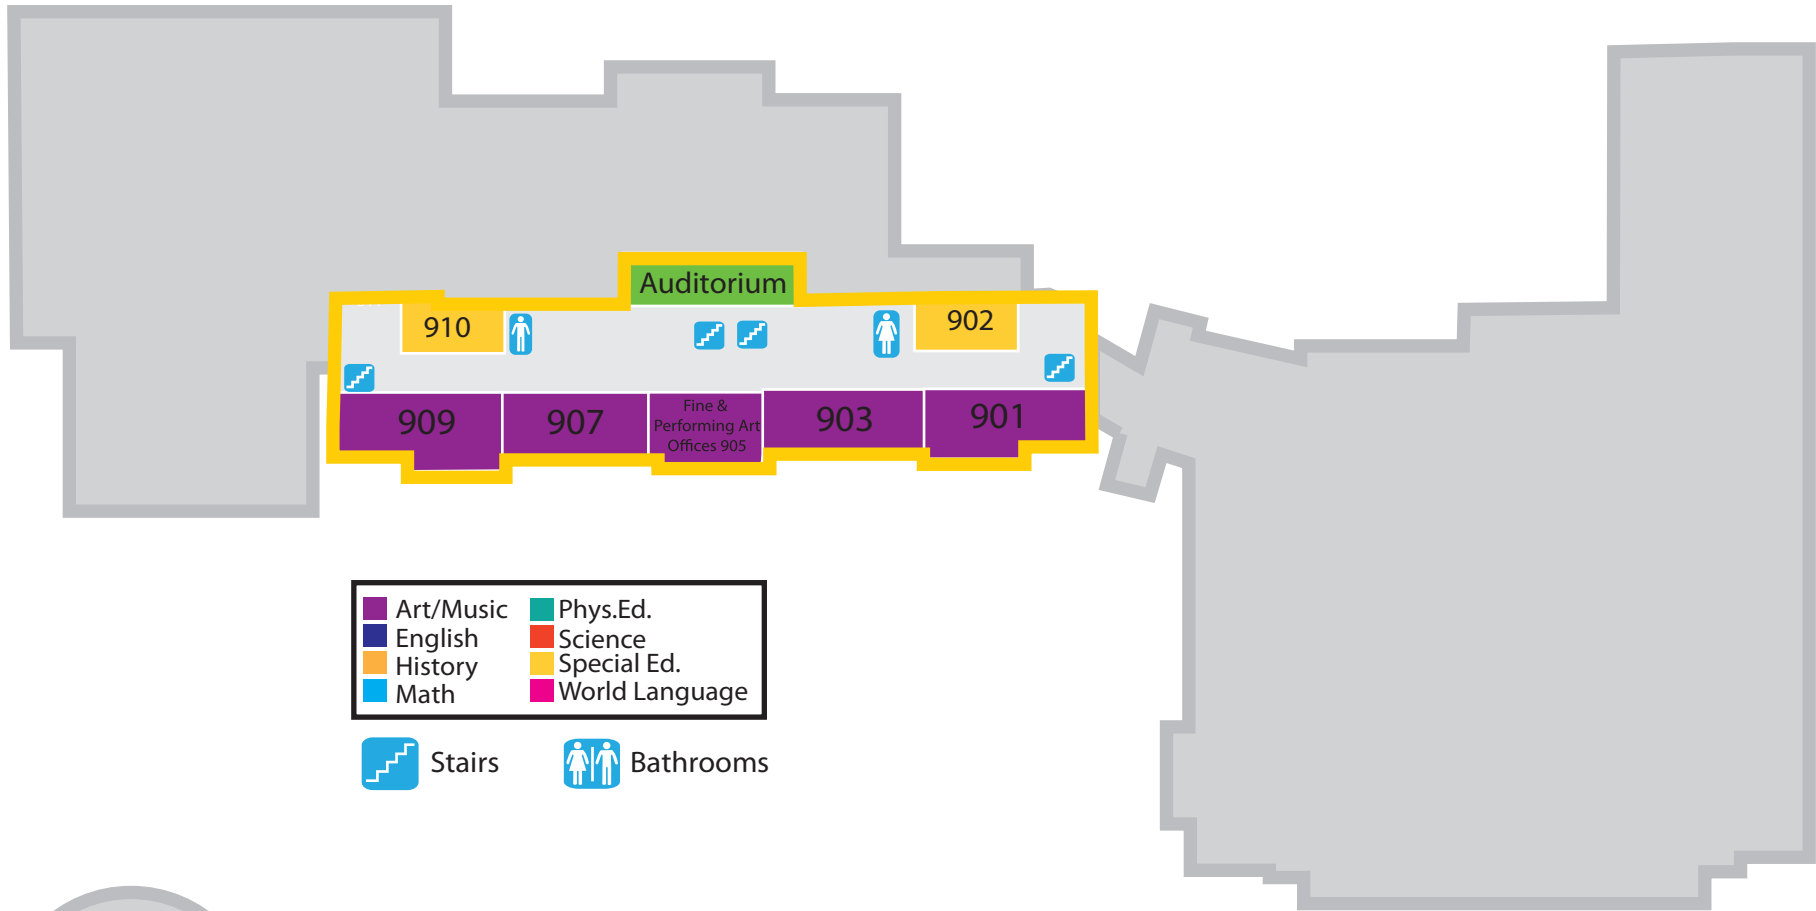

200s
Cafeteria
Grade Level Office
Main Entrance

Admiral Gracey Drive

Webster Street

Art/Music	Phys. Ed.
English	Science
History	Special Ed.
Math	World Language

Stairs Bathrooms

Level **1**

600s
400s
Main Office
Media Center
Guidance

Admiral Gracey Drive

Webster Street

- | | |
|-----------|----------------|
| Art/Music | Phys. Ed. |
| English | Science |
| History | Special Ed. |
| Math | World Language |

Stairs

Bathrooms

Level **2**

800s
700s
Auditorium

Admiral Gracey Drive

Webster Street

- | | |
|-----------|----------------|
| Art/Music | Phys.Ed. |
| English | Science |
| History | Special Ed. |
| Math | World Language |

-  Stairs  Bathrooms

Level **3**

900s

Admiral Gracey Drive

Webster Street

100s

Admiral Gracey Drive