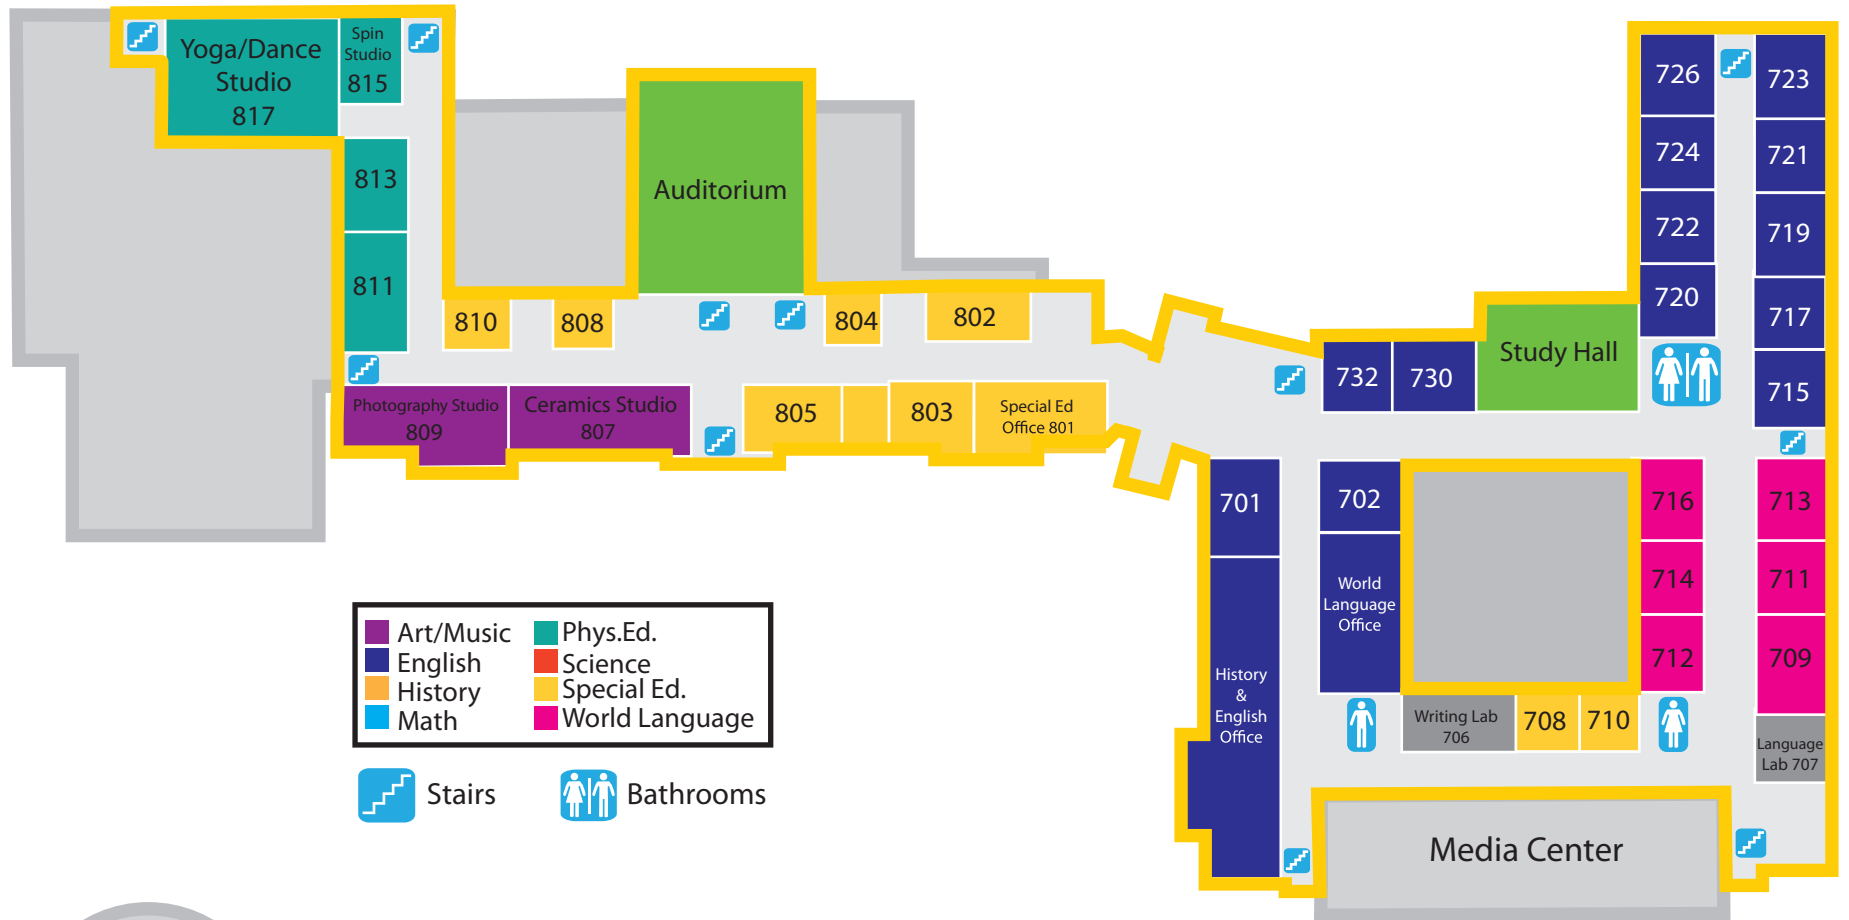

200s
Cafeteria
Grade Level Office
Main Entrance

Admiral Gracey Drive

Webster Street

Art/Music	Phys. Ed.
English	Science
History	Special Ed.
Math	World Language

Stairs Bathrooms

Level **1**

600s
400s
Main Office
Media Center
Guidance

Admiral Gracey Drive

Webster Street

- | | |
|-----------|----------------|
| Art/Music | Phys. Ed. |
| English | Science |
| History | Special Ed. |
| Math | World Language |

Stairs

Bathrooms

Level **2**

800s
700s
Auditorium

Admiral Gracey Drive

Webster Street

- | | |
|-----------|----------------|
| Art/Music | Phys.Ed. |
| English | Science |
| History | Special Ed. |
| Math | World Language |

-  Stairs  Bathrooms

Level **3**

900s

Admiral Gracey Drive

Webster Street

100s

Admiral Gracey Drive