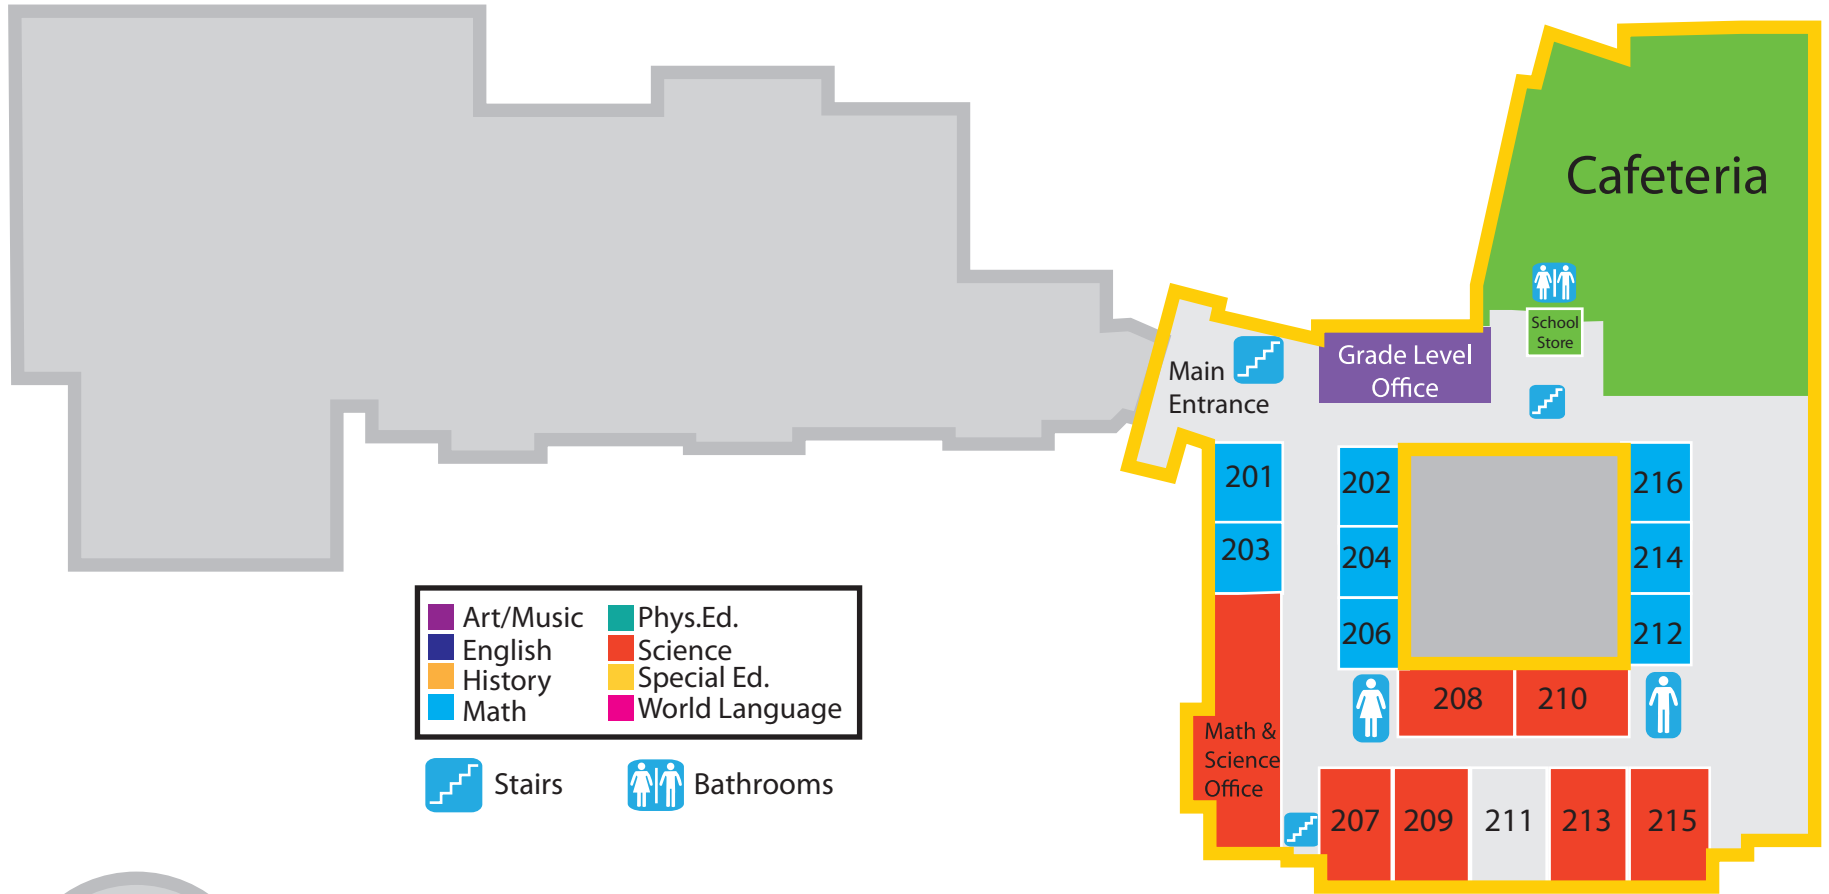

Webster Street

Art/Music	Phys.Ed.
English	Science
History	Special Ed.
Math	World Language

Stairs   Bathrooms