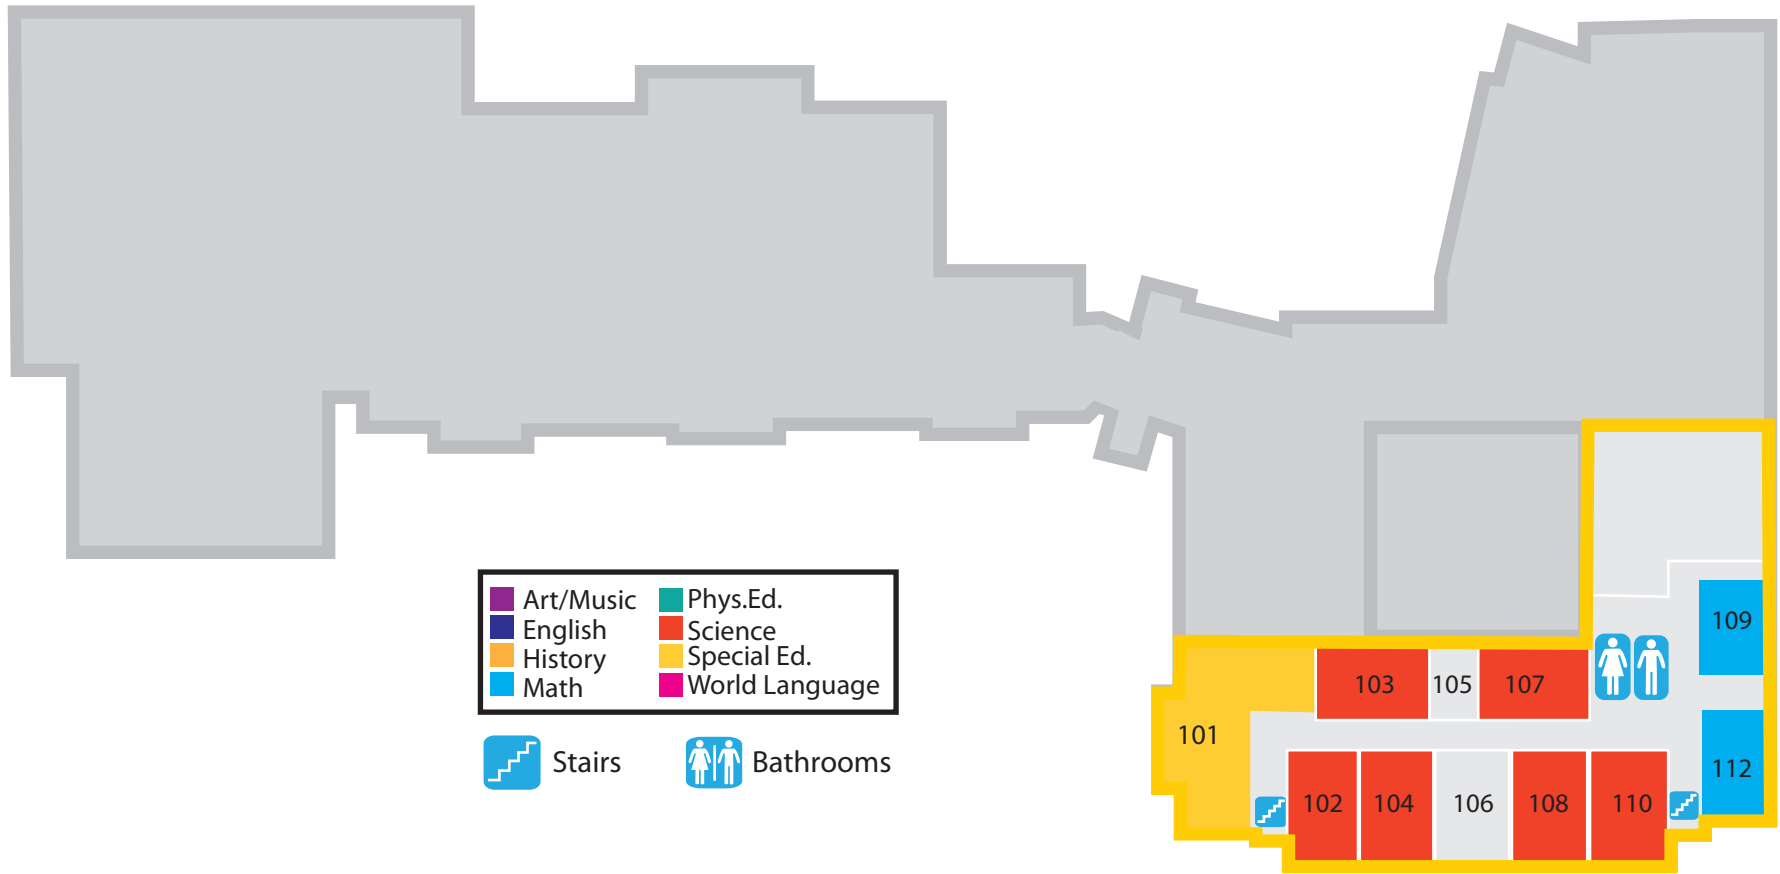

200s
Cafeteria
Grade Level Office
Main Entrance

Admiral Gracey Drive

Webster Street

Art/Music	Phys. Ed.
English	Science
History	Special Ed.
Math	World Language

Stairs Bathrooms

Level **1**

600s
400s
Main Office
Media Center
Guidance

Admiral Gracey Drive

Webster Street

- | | |
|-----------|----------------|
| Art/Music | Phys.Ed. |
| English | Science |
| History | Special Ed. |
| Math | World Language |

-  Stairs  Bathrooms

Level **3**

900s

Admiral Gracey Drive

Webster Street

100s

Admiral Gracey Drive