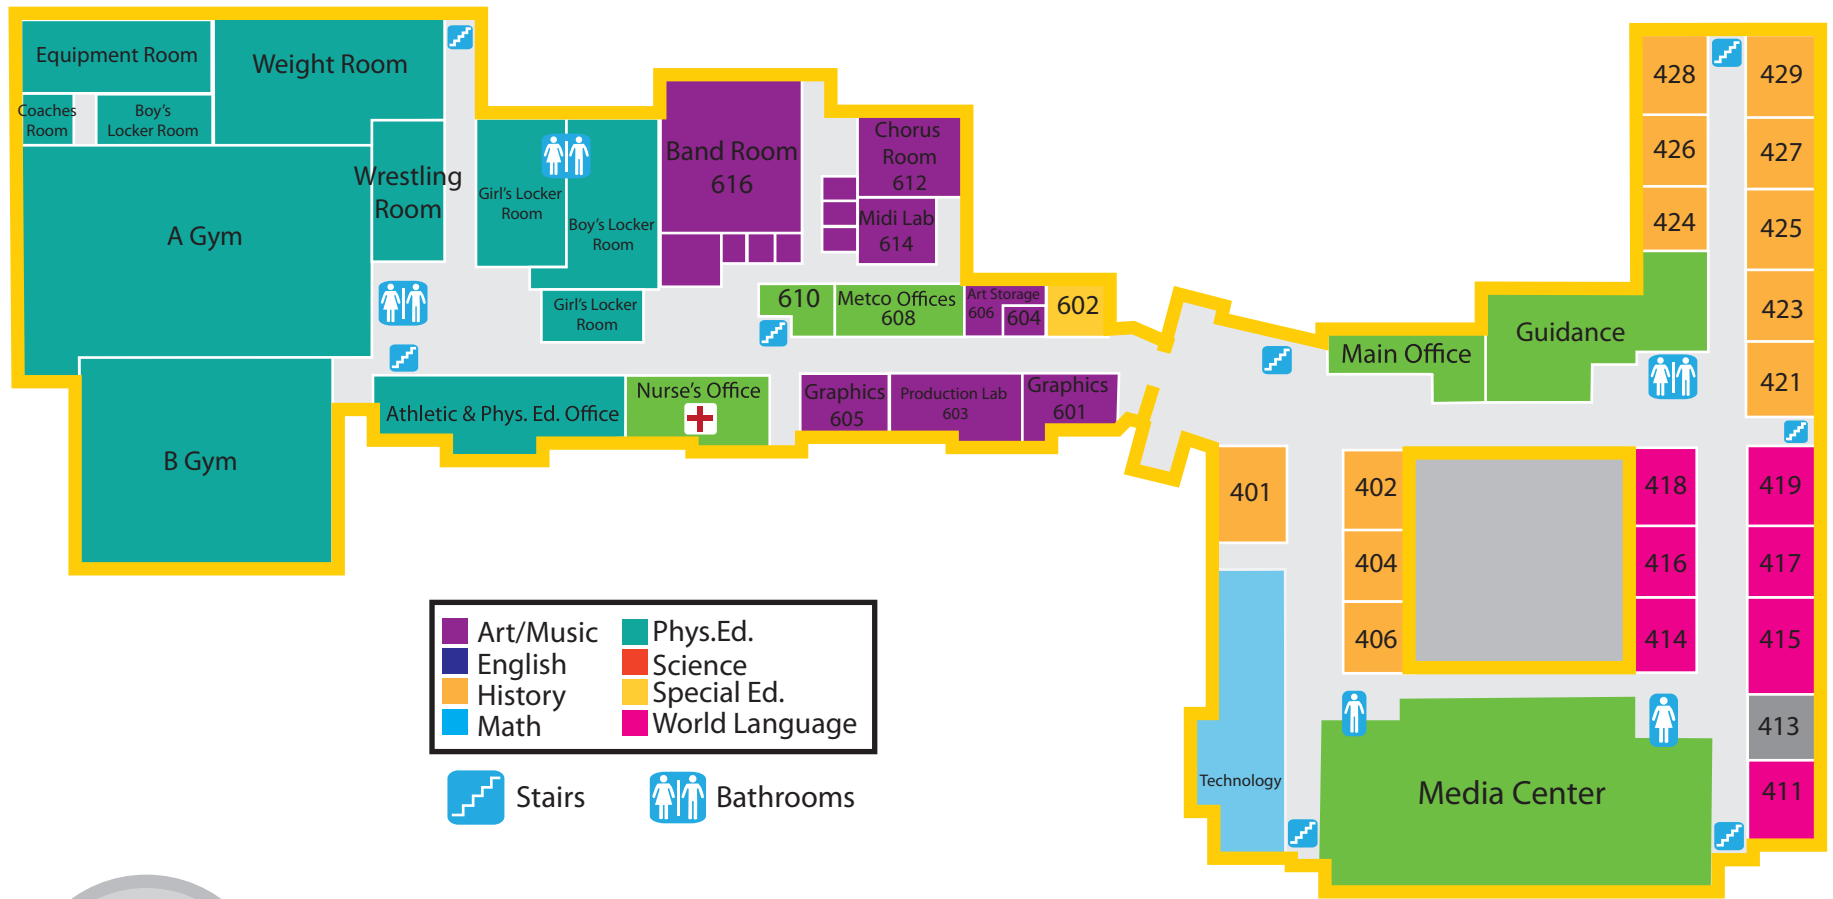

200s
Cafeteria
Grade Level Office
Main Entrance

Admiral Gracey Drive

Webster Street

Art/Music	Phys. Ed.
English	Science
History	Special Ed.
Math	World Language

Stairs Bathrooms

Level **1**

600s
400s
Main Office
Media Center
Guidance

Admiral Gracey Drive

Webster Street

- | | |
|-----------|----------------|
| Art/Music | Phys. Ed. |
| English | Science |
| History | Special Ed. |
| Math | World Language |

Stairs

Bathrooms

Level **2**

800s
700s
Auditorium

Admiral Gracey Drive

Webster Street

- | | |
|-----------|----------------|
| Art/Music | Phys.Ed. |
| English | Science |
| History | Special Ed. |
| Math | World Language |

-  Stairs  Bathrooms

Level **3**

900s

Admiral Gracey Drive

Webster Street

100s

Admiral Gracey Drive